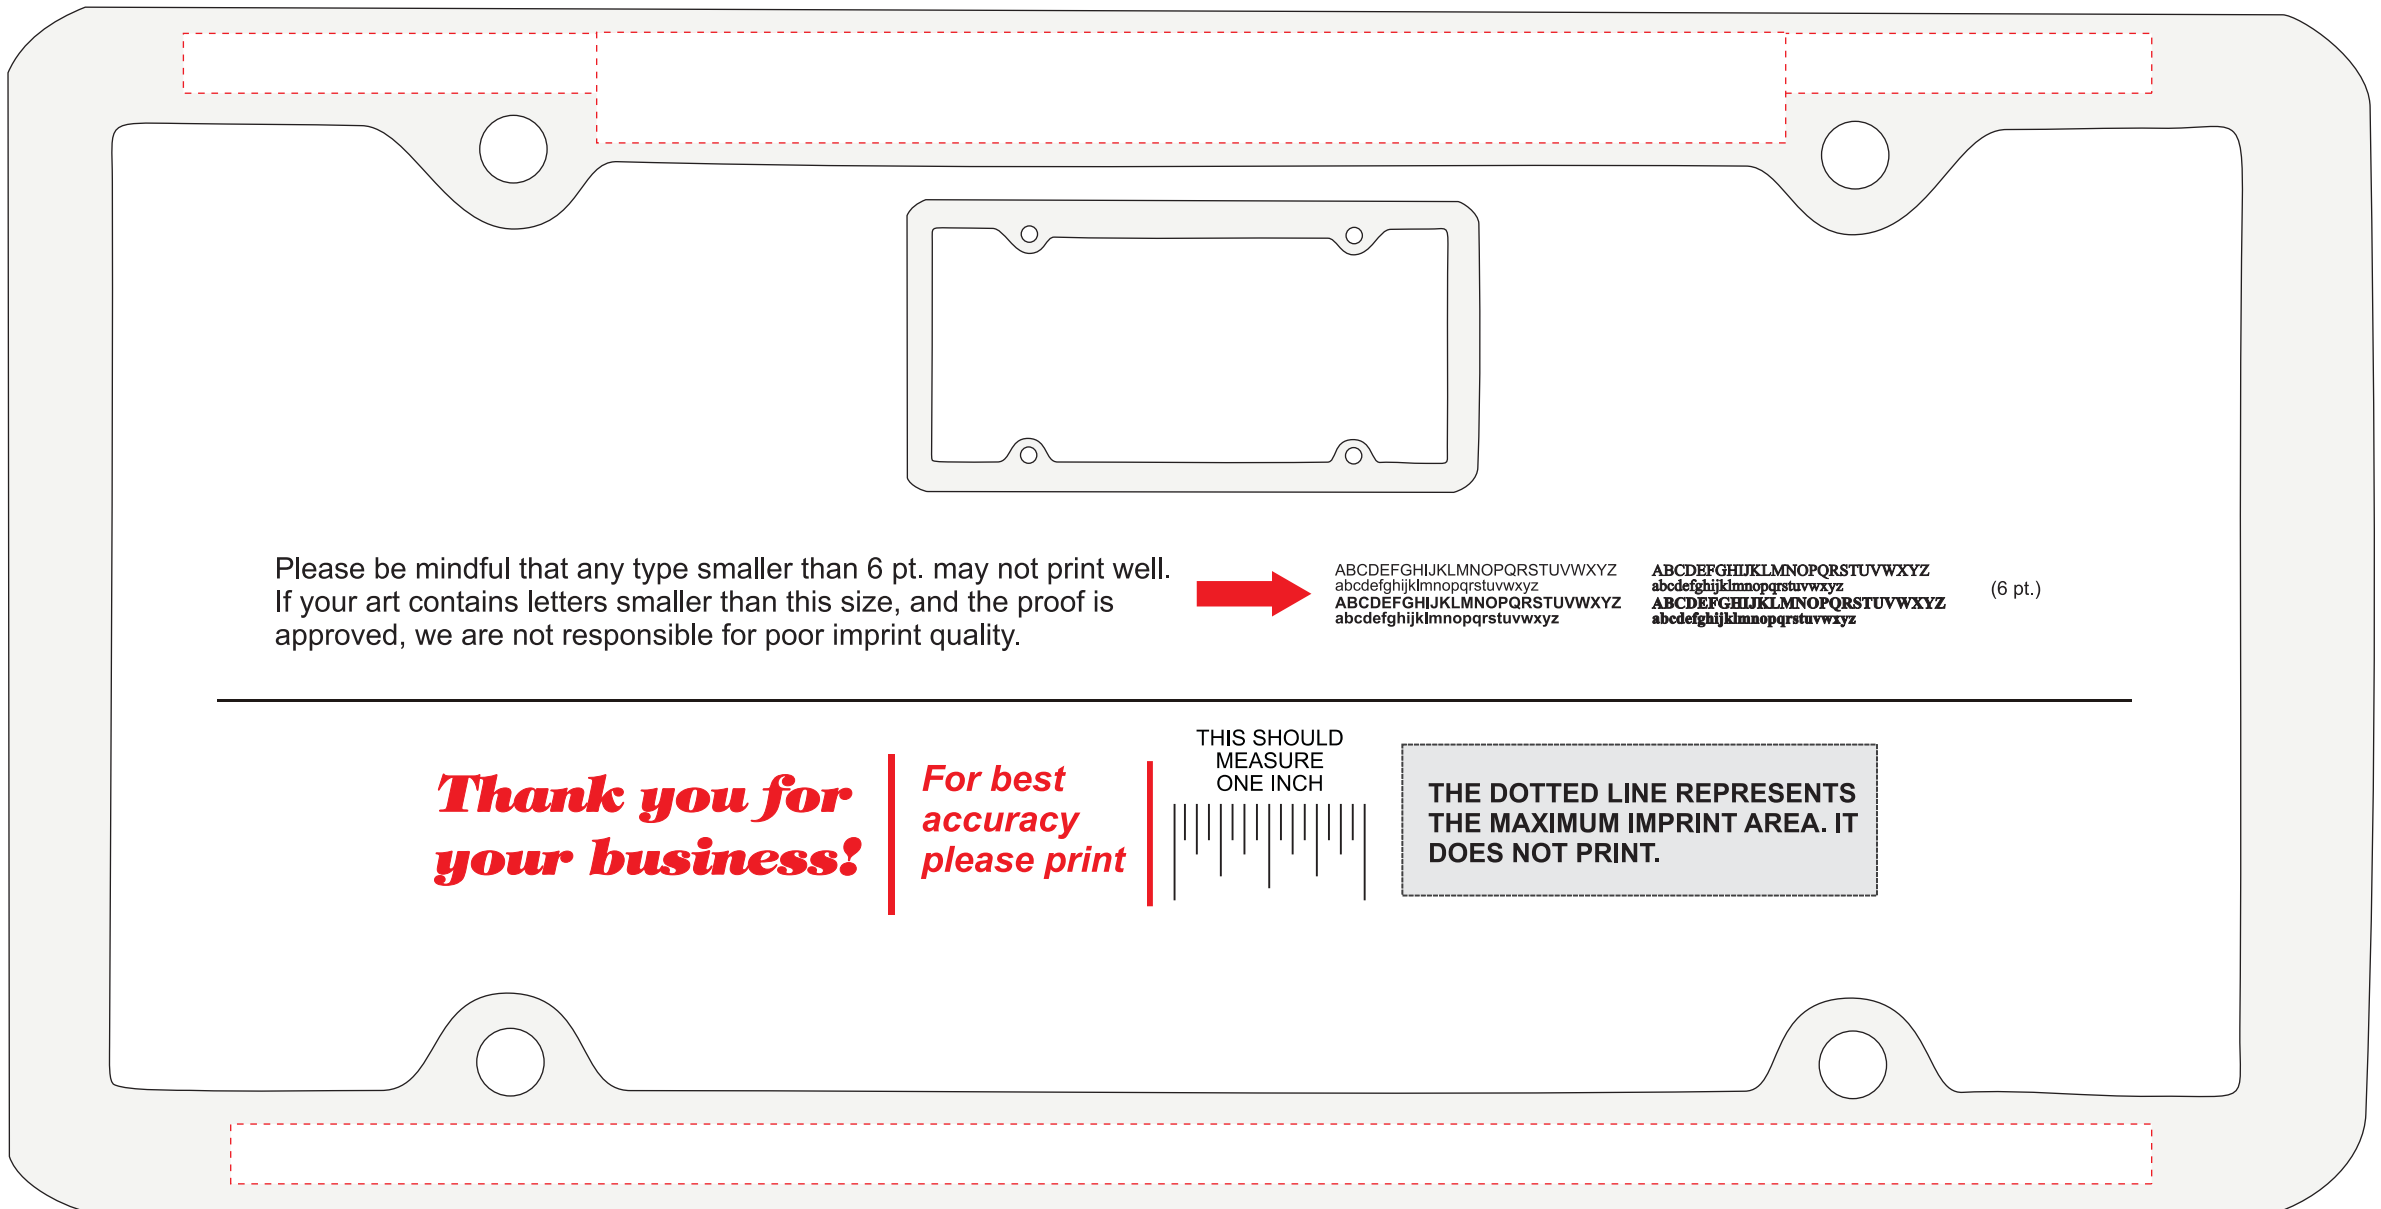

While the minimum text size is 6 point, consider that this item is advertising to the driver in the car behind the car which bears this license plate frame. The bigger and simpler the imprint the better.

Item number: 80-41004
Item description: FCD
THIN PANEL LICENSE PLATE FRAME

Please be mindful that any type smaller than 6 pt. may not print well. If your art contains letters smaller than this size, and the proof is approved, we are not responsible for poor imprint quality.

ABCDEFGHIJKLMNOPQRSTUVWXYZ
abcdefghijklmnopqrstuvwxyz
ABCDEFGHIJKLMNOPQRSTUVWXYZ
abcdefghijklmnopqrstuvwxyz (6 pt.)

***Thank you for
your business!***

***For best
accuracy
please print***

THE DOTTED LINE REPRESENTS THE MAXIMUM IMPRINT AREA. IT DOES NOT PRINT.